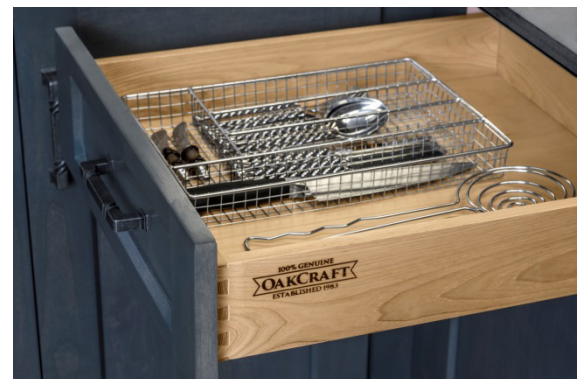

Product Overview

Frameless Cabinet Construction

Available Collections

- Classic Woods Collection
- The Loft Collection
- Grand Cayman Collection
- Canyon Ridge Collection
- Radiance Collection

Interior Color

- White Melamine (Default)
- Natural Maple Melamine (Optional)
- Finish Interior (Upgrade)
- Maple Plywood (Upgrade)
  (Available with Plywood Construction Upgrade only)

Exterior

- Unfinished (Default)
- Finished ends available

Shelving

- Fixed shelves or adjustable shelves with clips
- 3/4" thick particle board
- Matching to interior color
- 0.5mm (0.018") Polyvinyl Chloride (PVC) edgeband

Edgeband

- Edgebanded to match door species/
  material and color

Hinges

- Concealed adjustable clip-on hinge
- 110-degree 6-way adjustable
- Integrated Soft-Close system

Toe Kick

- Recessed 3 1/2"D, 4 1/2"H

Drawer Guides

- Undermount Full-Extension Soft-Close System (Default)
  - 100 lbs. static load capacity
  - 90 lbs. dynamic load capacity
- Heavy Duty Undermount (Upgrade)
  - 150 lbs. static load capacity
  - 100 lbs. dynamic load capacity

Drawer Boxes

- 5/8" Ash hardwood dovetail construction
- 5.2mm white Maple veneer fully captured bottom

Case Core

- 3/4" Particle board Core (Default)
- 3/4" Plywood Core (Upgrade)

Cabinet Components

- 3/4" Floors/Tops
- 3/4" Stretchers
- 3/4" Gables
- 3/4" Nailers
- 1/4" captured back panel
- 8mm wood dowel and glue joinery on a 32mm center system

Dovetail Drawer with
Full Extension Undermount Guides